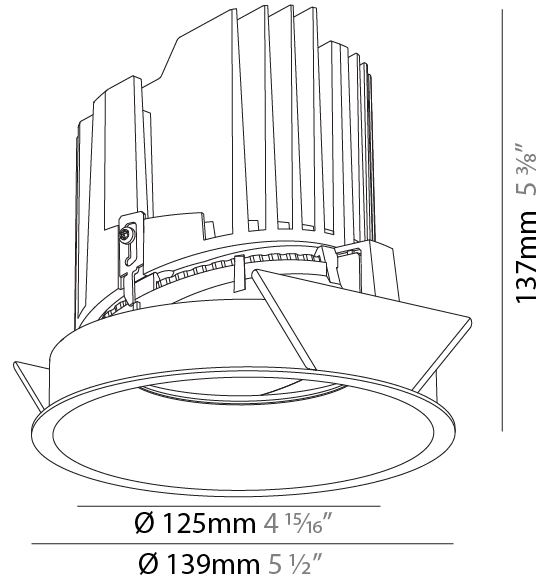

PHYSICAL

Shape: Round
Diameter (mm): 139
Diameter (in): 5 1/2
Height (mm): 137
Height (in): 5 3/8
Ceiling Thickness (mm): 10 / 12.5 / 15
Ceiling Thickness (in): 3/8 or 1/2 or 9/16
Min. Recessing Depth (mm): 150
Min. Recessing Depth (in): 5 7/8
Light Distribution: Adjustable / Downlight
Weight (kg): 0.814
Weight (lbs): 1.79
Fixture Finish: SSR / BKV / CWI / CRY / HAB / UFT / ITA / RUA / FTG / MYG / LOD / PUS / FRO / FUP / KIA / POP / BLS / SPG / MEY / GOH / GUM / CHC / COM / ABZ / JAG / OBR / MOS / ROR
Fixture Material: Aluminum Die Cast
Cut-out Measurements: 130mm / 5 1/8"

ELECTRICAL

Lamp Type: LED (Zhaga Standard)
Input Wattage (W): 13.2 / 16.5
Total Output Wattage (W): 12 / 14
Dimming: Tri-Mode (Non-Dimming and Phase Dimming (120Vac only) and 0-10V Dimming)
Driver Included: No
Driver Location: Recessed Housing
Driver Type: Constant Current - Universal
Driver Class: Class 2
Housing: See components
Input Voltage (V): 120 - 277
Constant Current (MA): 350

LED

Number of LEDs: 1
Color Temperature (°K): 2700 / 3000 / 3500 / 4000
Max. Delivered Lumen (lm): 870 / 970 / 1039 / 1060
Nominal Lumen (lm): 960 / 1070 / 1156 / 1180
CRI: >90 CRI
Efficiency (%): 90.5
Lamp Life (hrs): 50000

OPTICAL

Reflector°: 10
Adjustability: Rotational 355°; Tilt 10°

RATINGS AND CERTIFICATIONS

Certified By: Certified for North American Standards
IP rating: IP20