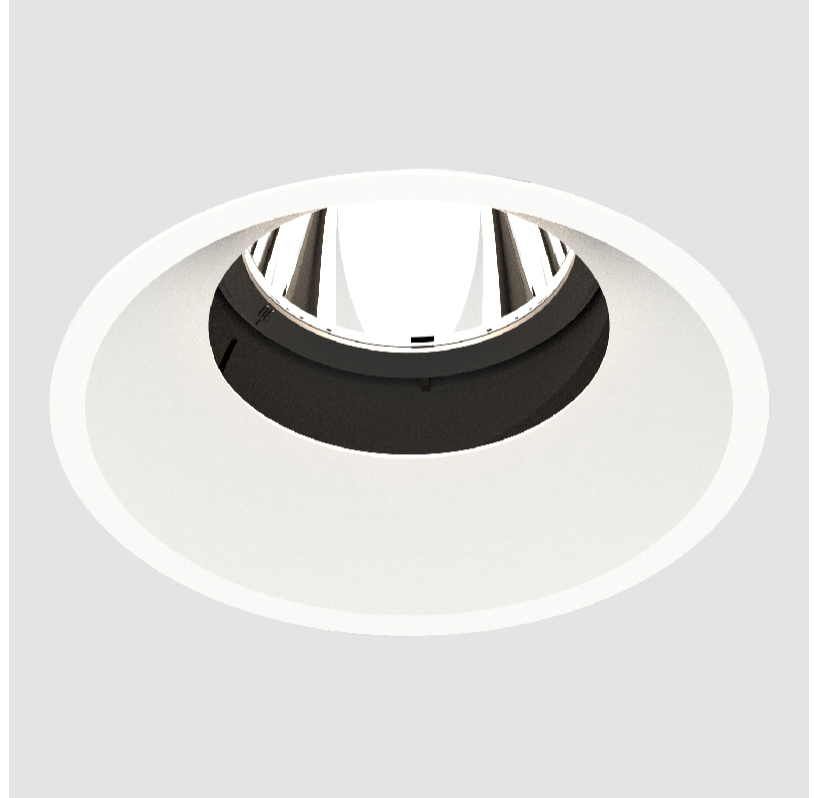

PHYSICAL

Shape: Round
Diameter (mm): 139
Diameter (in): 5 1/2
Height (mm): 137
Height (in): 5 3/8
Ceiling Thickness (mm): 10 / 12.5 / 15
Ceiling Thickness (in): 3/8 or 1/2 or 9/16
Min. Recessing Depth (mm): 150
Min. Recessing Depth (in): 5 7/8
Light Distribution: Adjustable / Downlight
Weight (kg): 0.814
Weight (lbs): 1.79
Fixture Finish: SSR / BKV / CWI / CRY / HAB / UFT / ITA / RUA / FTG / MYG / LOD / PUS / FRO / FUP / KIA / POP / BLS / SPG / MEY / GOH / GUM / CHC / COM / ABZ / JAG / OBR / MOS / ROR
Fixture Material: Aluminum Die Cast
Cut-out Measurements: 130mm / 5 1/8"

ELECTRICAL

Lamp Type: LED (Zhaga Standard)
Input Wattage (W): 13.2 / 16.5
Total Output Wattage (W): 12 / 14
Dimming: Tri-Mode (Non-Dimming and Phase Dimming (120Vac only) and 0-10V Dimming)
Driver Included: No
Driver Location: Recessed Housing
Driver Type: Constant Current - Universal
Driver Class: Class 2
Housing: See components
Input Voltage (V): 120 - 277
Constant Current (MA): 350

LED

Number of LEDs: 1
Color Temperature (°K): 2700 / 3000 / 3500 / 4000
Max. Delivered Lumen (lm): 870 / 970 / 1039 / 1060
Nominal Lumen (lm): 960 / 1070 / 1156 / 1180
CRI: >90 CRI
Efficiency (%): 90.5
Lamp Life (hrs): 50000

OPTICAL

Reflector°: 10
Adjustability: Rotational 355°; Tilt 10°

RATINGS AND CERTIFICATIONS

Certified By: Certified for North American Standards
IP rating: IP20