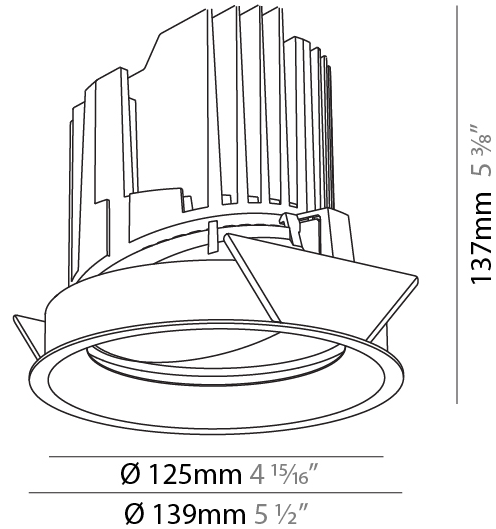

GENERAL

Series: Bioniq
 Subseries: Bioniq Round Adjustable
 Brand: Prolicht
 Division: Architectural
 Mounting Type: Recessed
 Mounting Location: Ceiling
 Subcategory: Downlight

PHYSICAL

Shape: Round
 Diameter (mm): 139
 Diameter (in): 5 1/2
 Height (mm): 137
 Height (in): 5 3/8
 Ceiling Thickness (mm): 10 / 12.5 / 15
 Ceiling Thickness (in): 3/8 or 1/2 or 9/16
 Min. Recessing Depth (mm): 150
 Min. Recessing Depth (in): 5 7/8
 Light Distribution: Adjustable / Downlight
 Weight (kg): 0.849
 Weight (lbs): 1.87
 Fixture Finish: SSR / BKV / CWI / CRY / HAB / UFT / ITA / RUA / FTG / MYG / LOD / PUS / FRO / FUP / KIA / POP / BLS / SPG / MEY / GOH / GUM / CHC / COM / ABZ / JAG / OBR / MOS / ROR
 Fixture Material: Aluminum Die Cast
 Cut-out Measurements: 130mm / 5 1/8"

OPTICAL

Reflector°: 10
 Adjustability: Rotational 355°; Tilt 30°

RATINGS AND CERTIFICATIONS

Certified By: Certified for North American Standards
 IP rating: IP54

	130mm 5 1/8"	150mm 5 7/8"	10 15mm 3/8" 9/16"	30°	355°	